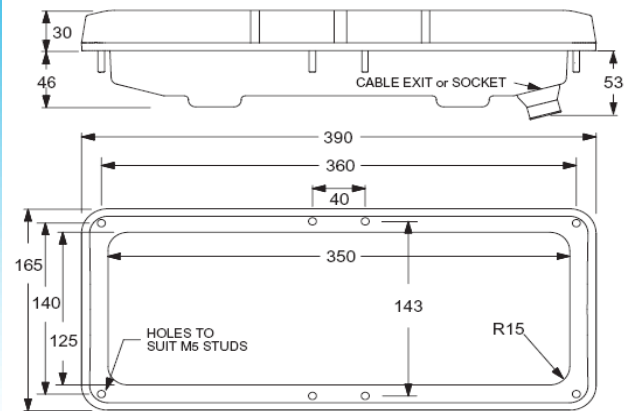

Position (Side), Stop, Direction Indicator, Reverse, Rear Fog & Reflex Reflector

- 12 or 24 volt
- Vertical Mounting
- Top Entry Socket Connection

BRITAX REF	PL REF	DESCRIPTION
9200.00.LB	PL11507	LAMP COMBINATION REAR (TOP ENTRY SOCKET CONNECTION)
9200.01.LB	PL13256	LAMP COMBINATION REAR (TOP ENTRY SOCKET - M5 MOUNTING BOLTS)
9200.02.LB	PL11508	LAMP COMBINATION REAR (TOP ENTRY CABLES 500MM)
18503.00	PL11722	. LENS - RED (SIDE/STOP)
18504.00	PL11723	. LENS - AMBER
18505.00	PL11726	. LENS - UNCOLOURED
18506.00	PL11724	. LENS - RED (SIDE/FOG)
10285	PL11725	. REFLECTOR (REFLEX)
979.03	PL01824	. REFLECTOR KIT (STOP/TAIL)
979.04	PL01762	. REFLECTOR KIT (REAR/FOG)
979.05	PL01761	. REFLECTOR KIT (INDICATOR/REVERSE)
959.00	PL13577	. SOCKET CONNECTOR KIT