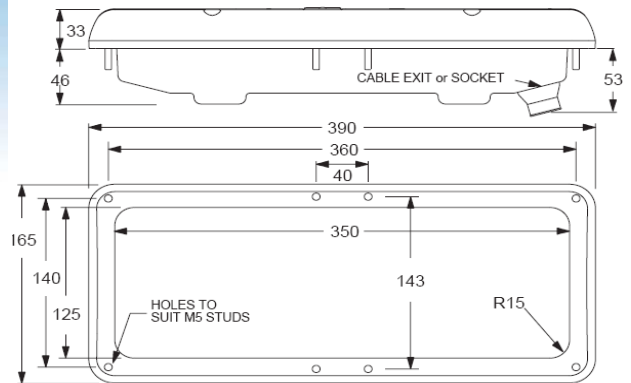

### **Position (Side), Stop, Direction Indicator, Reverse, Rear Fog & Reflex Reflector**

- 12 or 24 volt
- Vertical or Horizontal Mounting
- Top Entry Socket

BRITAX REF	PL REF	DESCRIPTION
L01.00.LB	PL11509	LAMP COMBINATION - (TOP ENTRY SOCKET)
L01.02.LB	PL11510	LAMP COMBINATION - (TOP ENTRY CABLES 500MM)
18542.00	PL11813	. LENS
15296.00	PL01823	. GASKET - LENS TO BASE
959.00	PL13577	. SOCKET CONNECTOR KIT