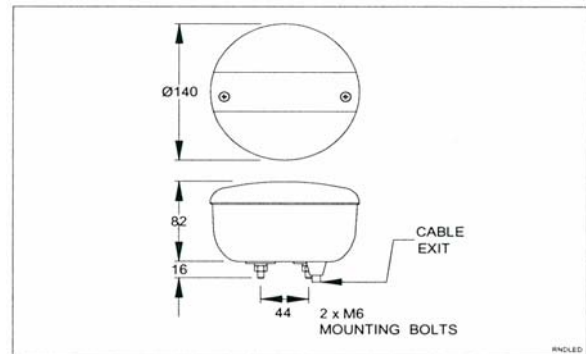

Vibration resistance.

Interchangeable with competitors products.

Complies with ECE regulations 6.01 cat 2a, 7.02 cat R-S1.

Please Note : A dummy load device maybe required for certain applications.

BRITAX REF	PL REF	TYPE
L14.00.L24V	PL13651	REAR COMBINATION
L14.01.L24V	PL13652	REAR FOG
L14.02.L24V	PL13653	REAR REVERSE
L14.03.L24V	PL13654	REAR STOP / TAIL