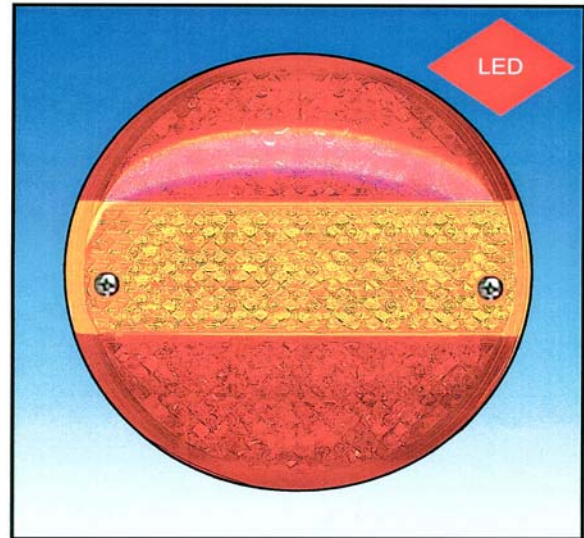

Subject :

Britax PMG L14 Series LED Rear Lighting

Date of Issue
08/03/2004

A classic style LED rear lamp for CV applications.

Lighting module sealed against water ingress.

Low current consumption.

Low maintenance.

Vibration resistance.

Interchangeable with competitors products.

Complies with ECE regulations 6.01 cat 2a, 7.02 cat R-S1.

Please Note : A dummy load device maybe required for certain applications.

BRITAX REF	PL REF	TYPE
L14.00.L24V	PL13651	REAR COMBINATION
L14.01.L24V	PL13652	REAR FOG
L14.02.L24V	PL13653	REAR REVERSE
L14.03.L24V	PL13654	REAR STOP / TAIL