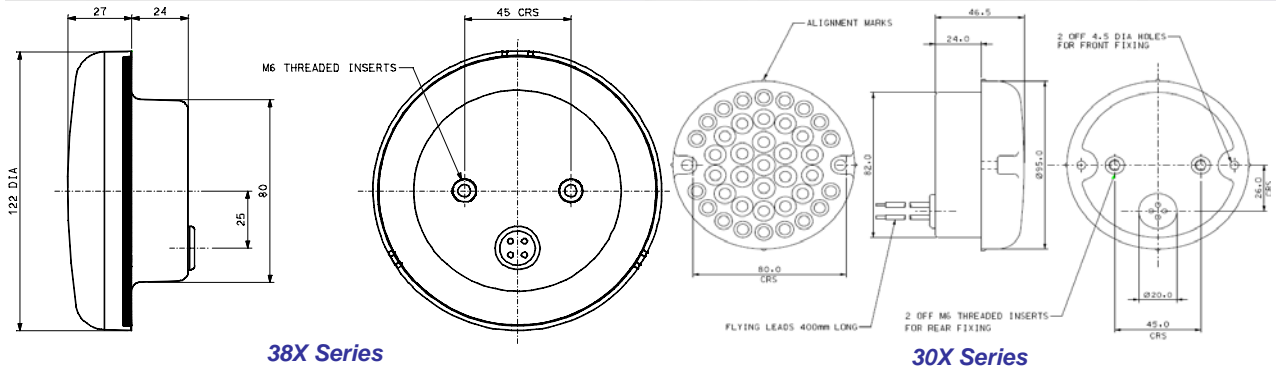

### BMAC 38X & 30X LED Front & Rear Lighting

Date of Issue  
21/11/2006

All lights are available with Flying Leads or fitted with AMP "Econoseal" or "Superseal" Connectors.

\*\*\* For through panel mounting on the 38X range use PL17883 Mounting Bracket \*\*\*