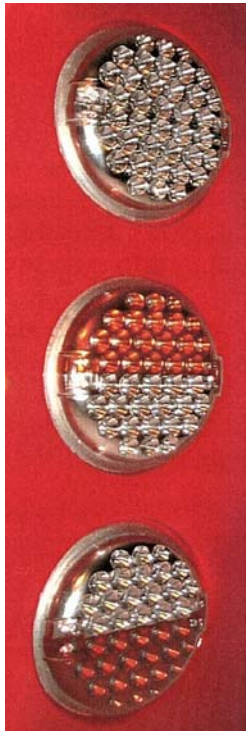

Subject :

BMAC 37X Round Series LED Rear Lighting

Date of Issue
01/03/2004

This range of lighting uses the very latest Red and Amber Precision Optical Performance Led's to achieve maximum life light output, performance and reliability.

Highly polished reflectors are used to achieve maximum light output.

Units are completely sealed using UV cured adhesives thus reducing the risk of water and dust ingress.

The reverse light uses high brightness LED's to achieve the required light output.

Reverse polarity protection is ensured by the use of blocking diodes.

Standard connection is via flying leads through a grommet entry in the rear housing.

Fixing centres have been designed to retrofit all units of 135-140mm diameter. They can be flanged mounted using the 2 off M6 female threaded inserts.